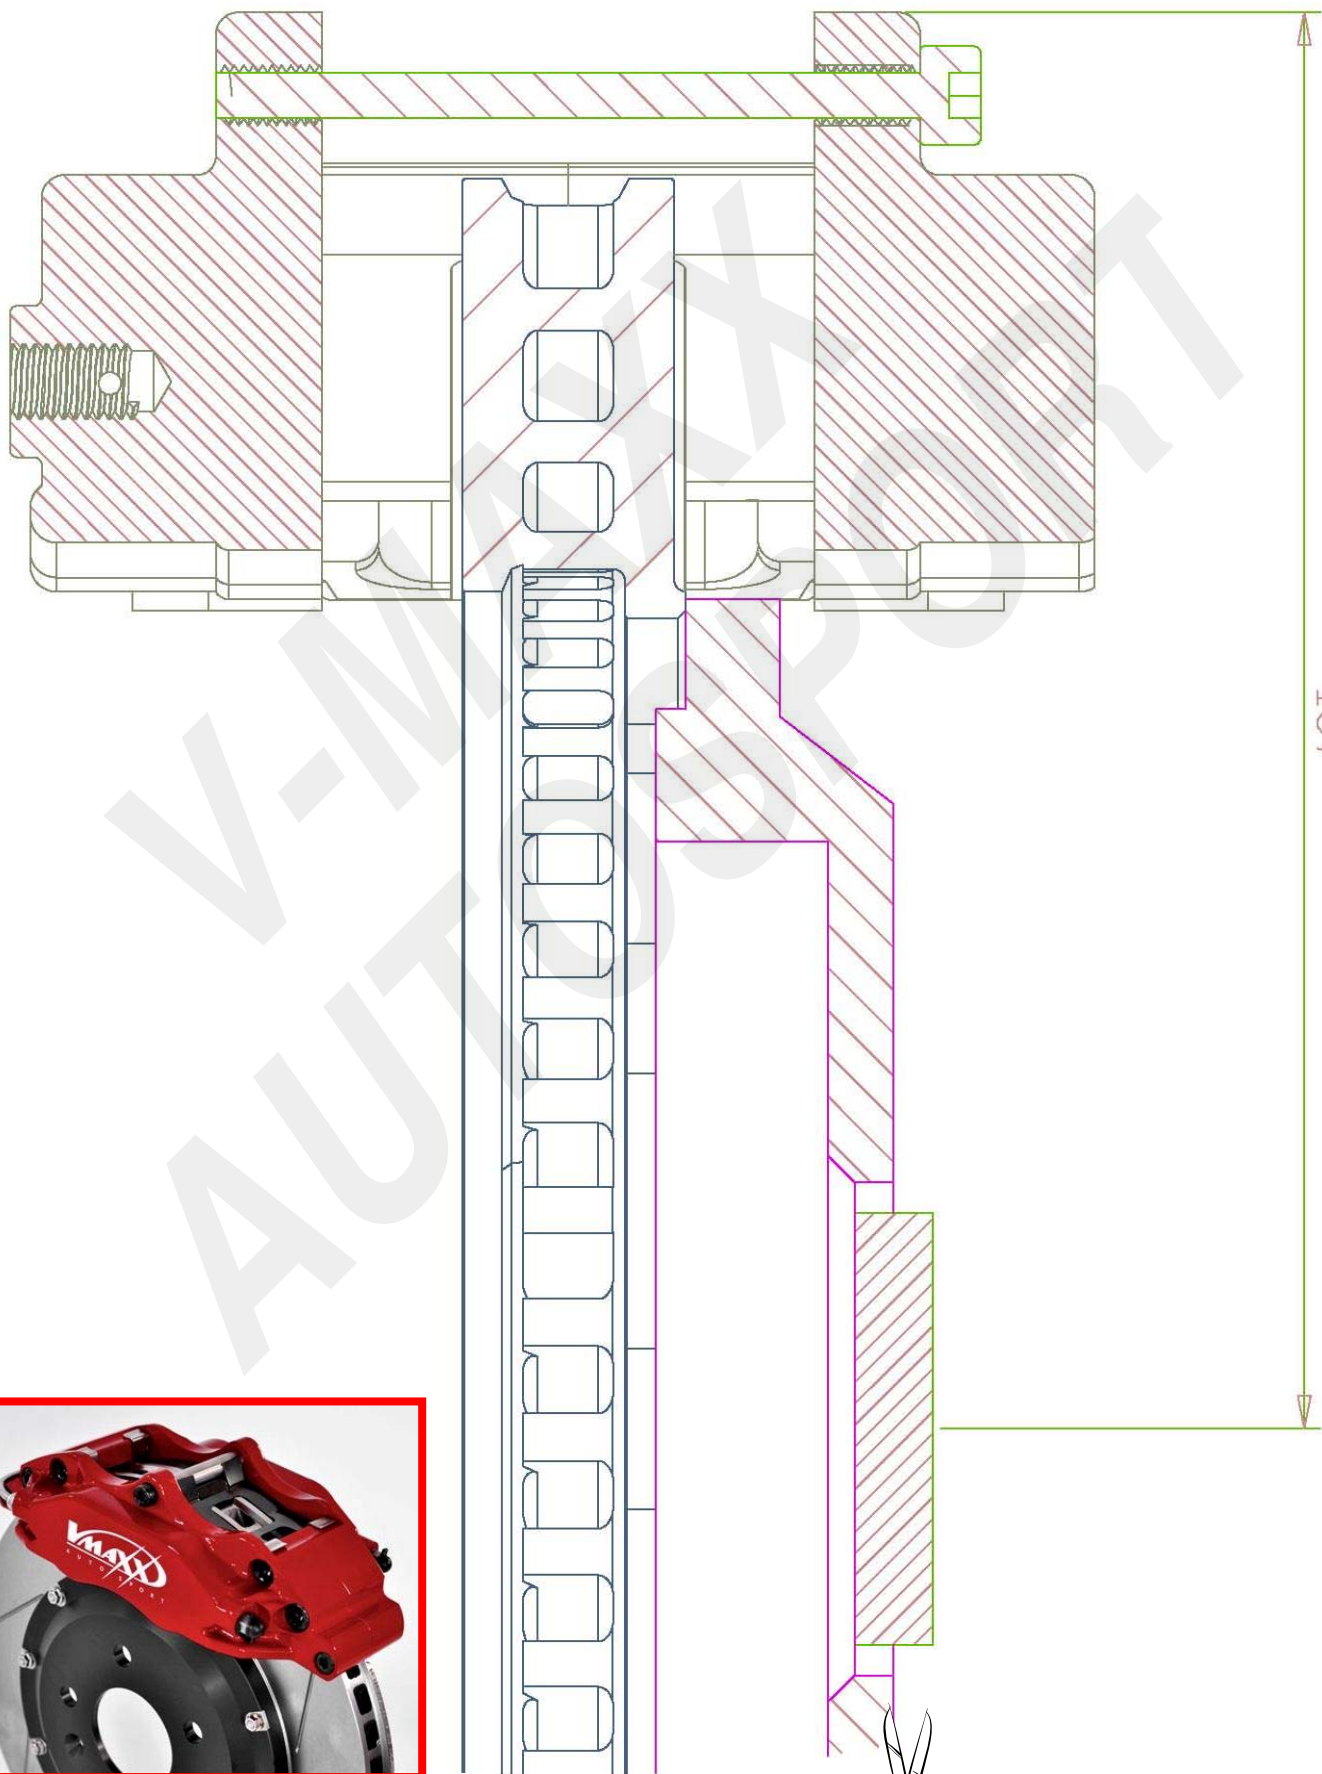

V-MAXX Autosport Wheel Fitment Chart for kit 20 VW 330 04

276 MM

187

186 MM